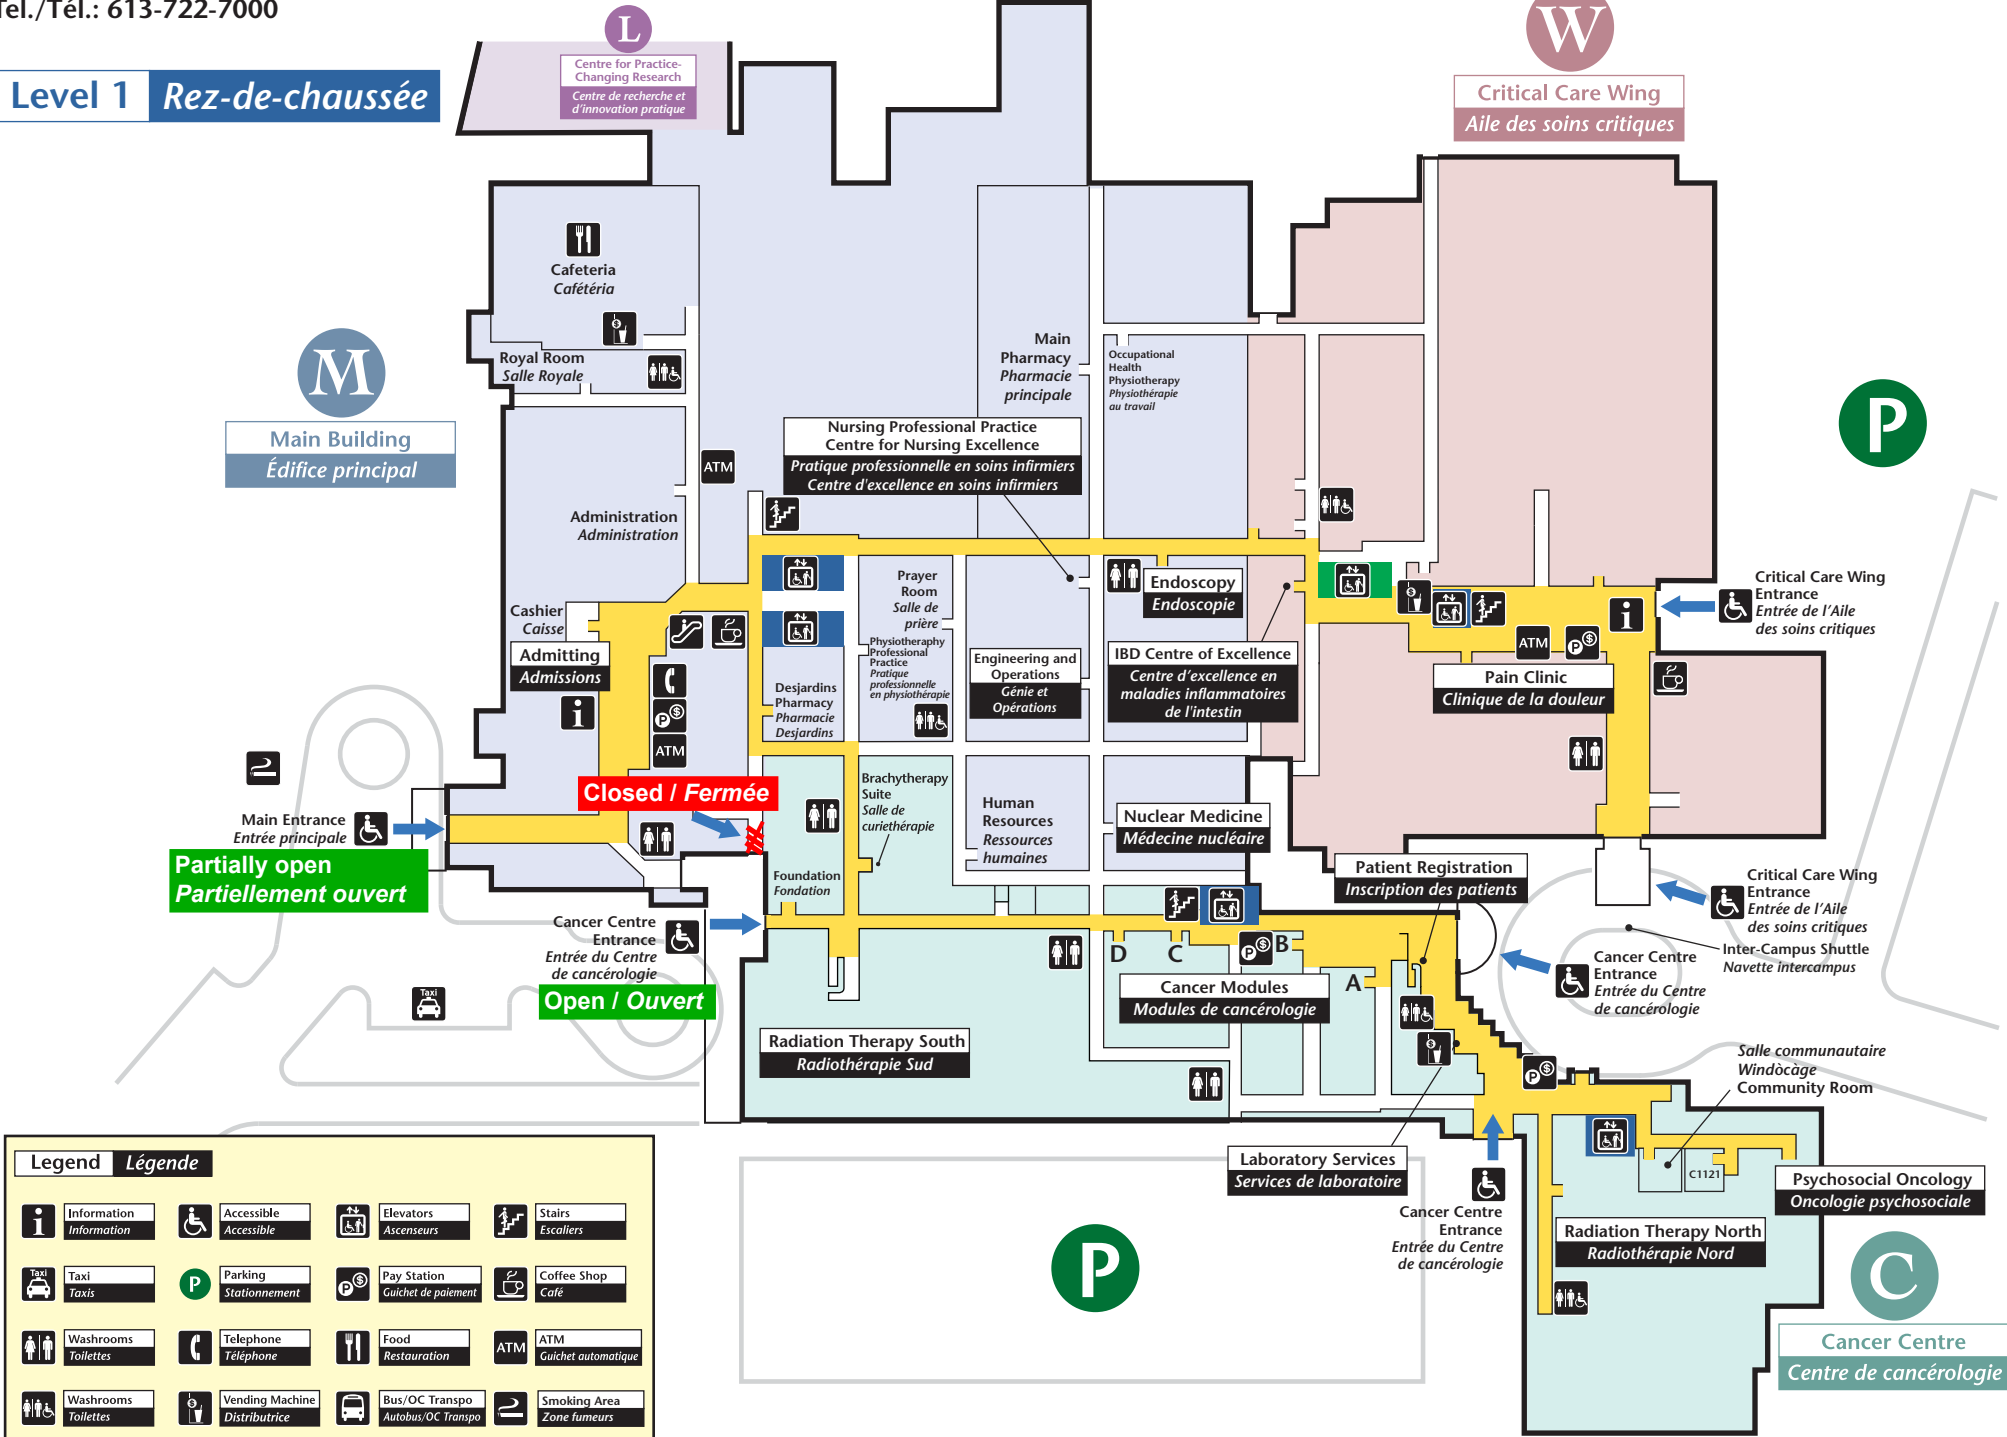

General Campus *Campus Général*

501 ch. Smyth Rd., Ottawa ON K1H 8L6
Tel./Tél.: 613-722-7000

Level 1 *Rez-de-chaussée*

Legend <i>Légende</i>							
	Information		Accessible		Elevators		Stairs
	Taxi		Parking		Pay Station		Coffee Shop
	Washrooms		Telephone		Food		ATM
	Washrooms		Vending Machine		Bus/OC Transpo		Smoking Area