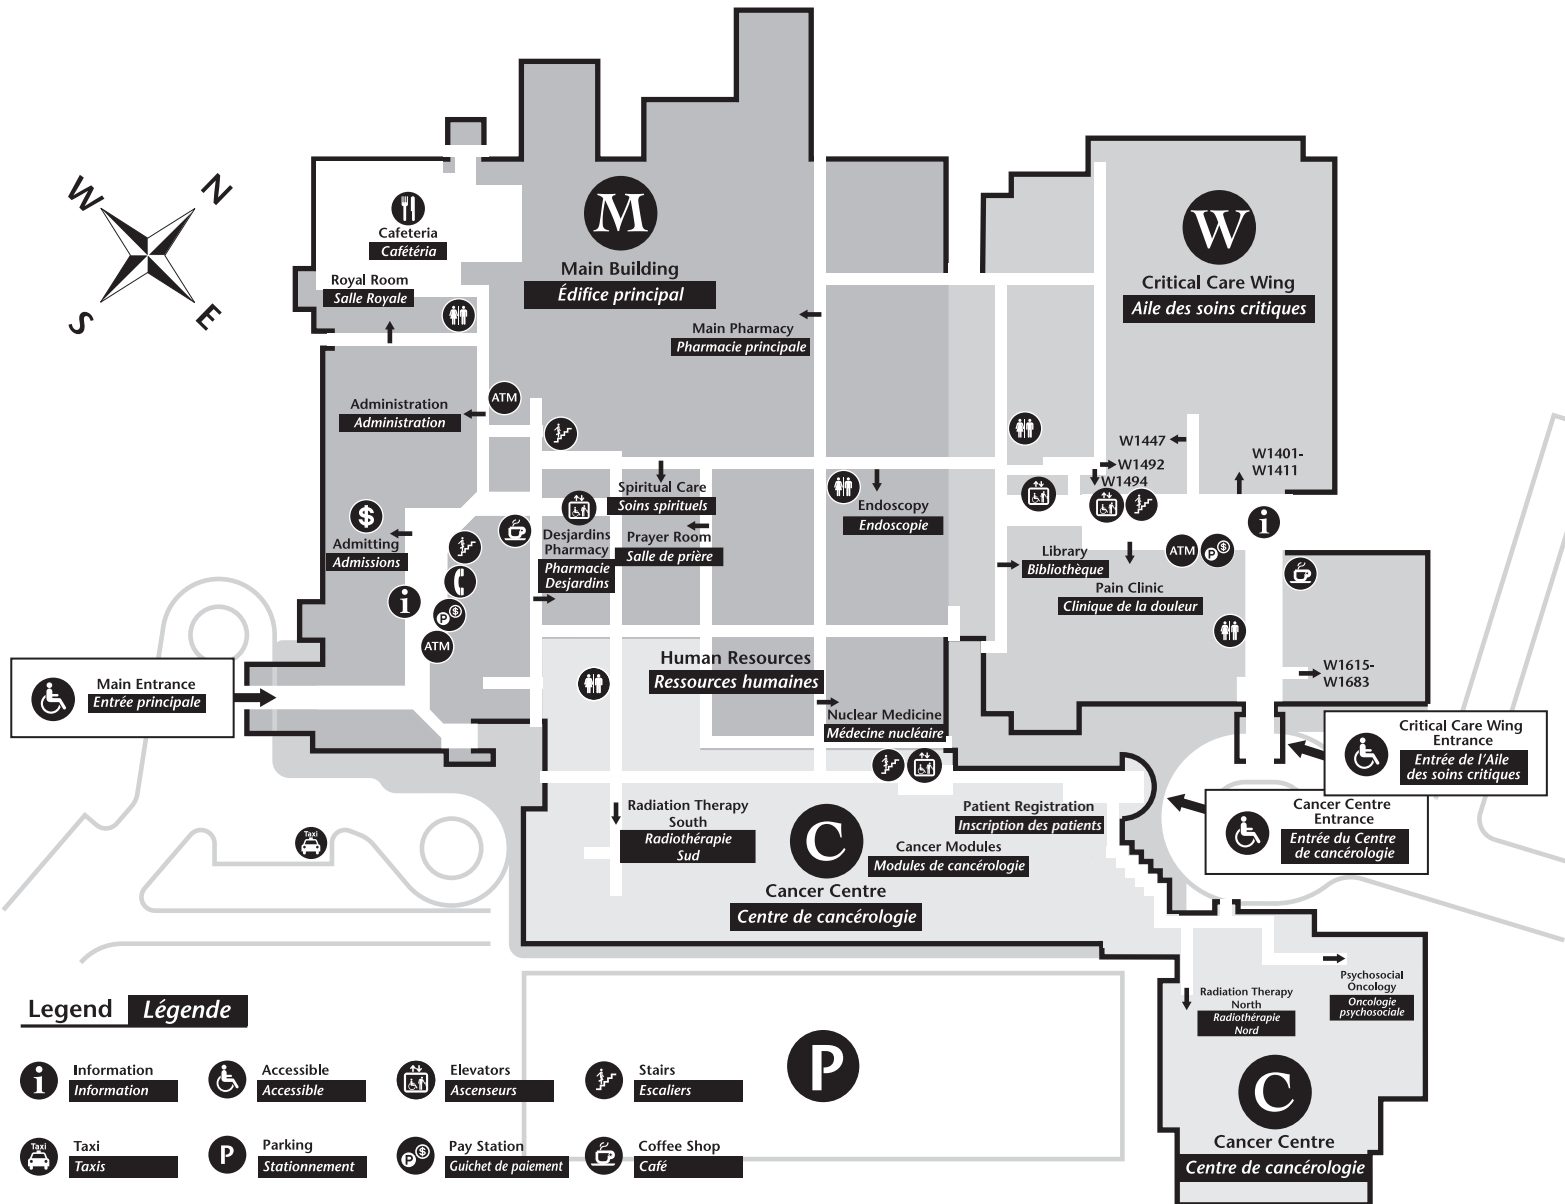

# General Campus – Campus Général

501 ch. Smyth Rd., Ottawa, Ontario K1H 8L6 – Tel./Tél.: 613-722-7000

## Legend / Légende

- |             |                 |                |             |
|-------------|-----------------|----------------|-------------|
| Information | Accessible      | Elevators      | Stairs      |
| Taxi        | Parking         | Pay Station    | Coffee Shop |
| Washrooms   | Telephone       | Food           | ATM         |
| Cashier     | Vending Machine | Bus/OC Transpo |             |

Level 1

Niveau 1