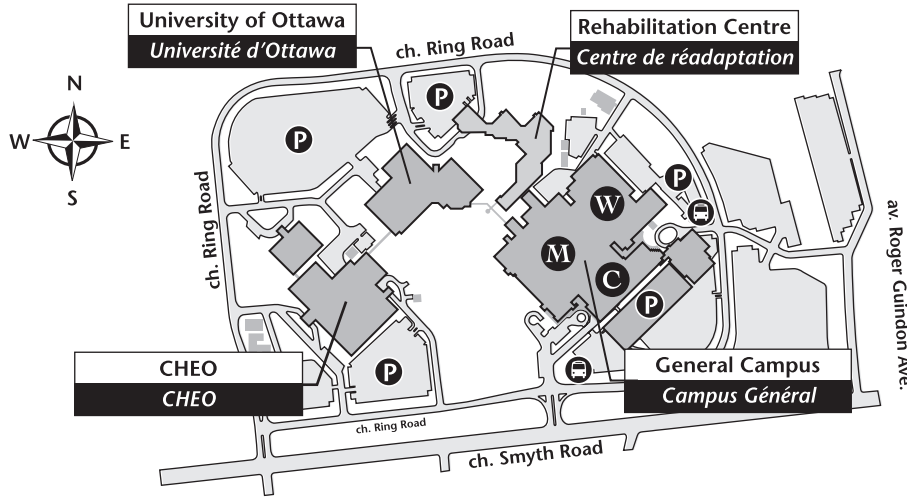

# General Campus – Campus Général

501 ch. Smyth Rd., Ottawa, Ontario K1H 8L6 – Tel./Tél.: 613-722-7000

## Legend / Légende

- |             |                 |                |             |
|-------------|-----------------|----------------|-------------|
| Information | Accessible      | Elevators      | Stairs      |
| Taxi        | Parking         | Pay Station    | Coffee Shop |
| Washrooms   | Telephone       | Food           | ATM         |
| Cashier     | Vending Machine | Bus/OC Transpo |             |

Level 1

Niveau 1